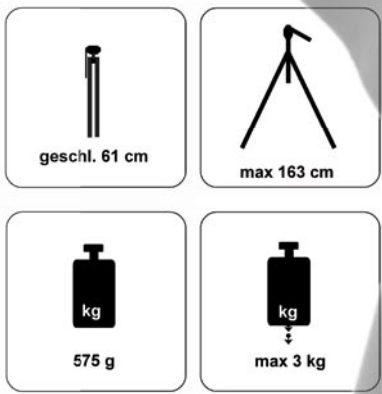

Mono Pod Super

Art.Nr. 2116

**Ein Einbein - Stativ auf höchstem Niveau
ideal für Sport, Reise und Freizeit.
Für beste Schärfe bei Teleaufnahmen**

1. Vierteiliger Profilschenkel mit Schnellklemmen
2. Metall - Kugelneiger
3. Trittsicherung
4. verstellbarer Fußspitze mit Gummi und Spike
5. Handschlaufe und Tragetasche