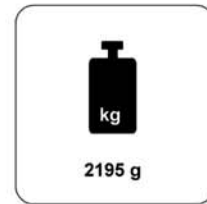

Tripod Model	Pro 22	Pro 25	Pro 27
Art. No:	922	925	927
Weight	1465 g	1580 g	1760 g
Max. height (cm)	152,5	153,7	187,5
Closed length (cm)	57	57,3	61
Max. camera weight	2 kg	2,5 kg	2,5 kg
First leg section Ø (mm)	22	25	27
Leg-sections	3	3	4
Changeable foot spikes	x	x	x
Quick locking levers	x	x	x
3-way panhead	x	x	x
Accessory hook	x	x	x
Specialized folding grip	x	x	x
Fix. cross connections	x	x	x
Crank center column	x	x	x
2 bubble levels	x	x	x
Quick release plate No 188	x	x	x

Bubble level

Hideable lever

Center column quick lock

Transportation fixing device

Changeable foot spikes

Video Pro 933