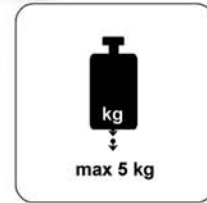

Tripod Model	Pro 22	Pro 25	Pro 27
Art. No:	922	925	927
Weight	1465 g	1580 g	1760 g
Max. height (cm)	152,5	153,7	187,5
Closed length (cm)	57	57,3	61
Max. camera weight	2 kg	2,5 kg	2,5 kg
First leg section Ø (mm)	22	25	27
Leg-sections	3	3	4
Changeable foot spikes	x	x	x
Quick locking levers	x	x	x
3-way panhead	x	x	x
Accessory hook	x	x	x
Specialized folding grip	x	x	x
Fix. cross connections	x	x	x
Crank center column	x	x	x
2 bubble levels	x	x	x
Quick release plate No 188	x	x	x

Bubble level

Hideable lever

Center column quick lock

Transportation fixing device

Changeable foot spikes

Video Pro 933