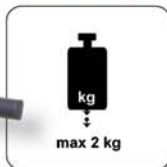

best basics

Highlights at all three tripods:
3-Way-Panhead - 2 Bubble Levels - Specialized Folding Grip

Pro 25 Art. 925
 EAN 40 02921 00483 5

Pro 27 Art. 927
 EAN 40 02921 00484 2

Pro 22 Art. 922
 EAN 40 02921 00482 8

Tripod Model	Pro 22	Pro 25	Pro 27
Art. No:	922	925	927
Weight	1465 g	1580 g	1760 g
Max. height (cm)	152,5	153,7	187,5
Closed length (cm)	57	57,3	61
Max. camera weight	2 kg	2,5 kg	2,5 kg
First leg section Ø (mm)	22	25	27
Leg-sections	3	3	4
Changeable foot spikes	x	x	x
Quick locking levers	x	x	x
3-way panhead	x	x	x
Accessory hook	x	x	x
Specialized folding grip	x	x	x
Fix. cross connections	x	x	x
Crank center column	x	x	x
2 bubble levels	x	x	x
Quick release plate No 188	x	x	x