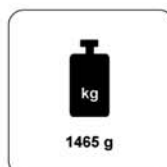

best basics

Highlights at all three tripods:
3-Way-Panhead - 2 Bubble Levels - Specialized Folding Grip

Pro 25 Art. 925
 EAN 40 02921 00483 5

Pro 27 Art. 927
 EAN 40 02921 00484 2

Pro 22 Art. 922
 EAN 40 02921 00482 8

Tripod Model	Pro 22	Pro 25	Pro 27
Art. No:	922	925	927
Weight	1465 g	1580 g	1760 g
Max. height (cm)	152,5	153,7	187,5
Closed length (cm)	57	57,3	61
Max. camera weight	2 kg	2,5 kg	2,5 kg
First leg section Ø (mm)	22	25	27
Leg-sections	3	3	4
Changeable foot spikes	x	x	x
Quick locking levers	x	x	x
3-way panhead	x	x	x
Accessory hook	x	x	x
Specialized folding grip	x	x	x
Fix. cross connections	x	x	x
Crank center column	x	x	x
2 bubble levels	x	x	x
Quick release plate No 188	x	x	x